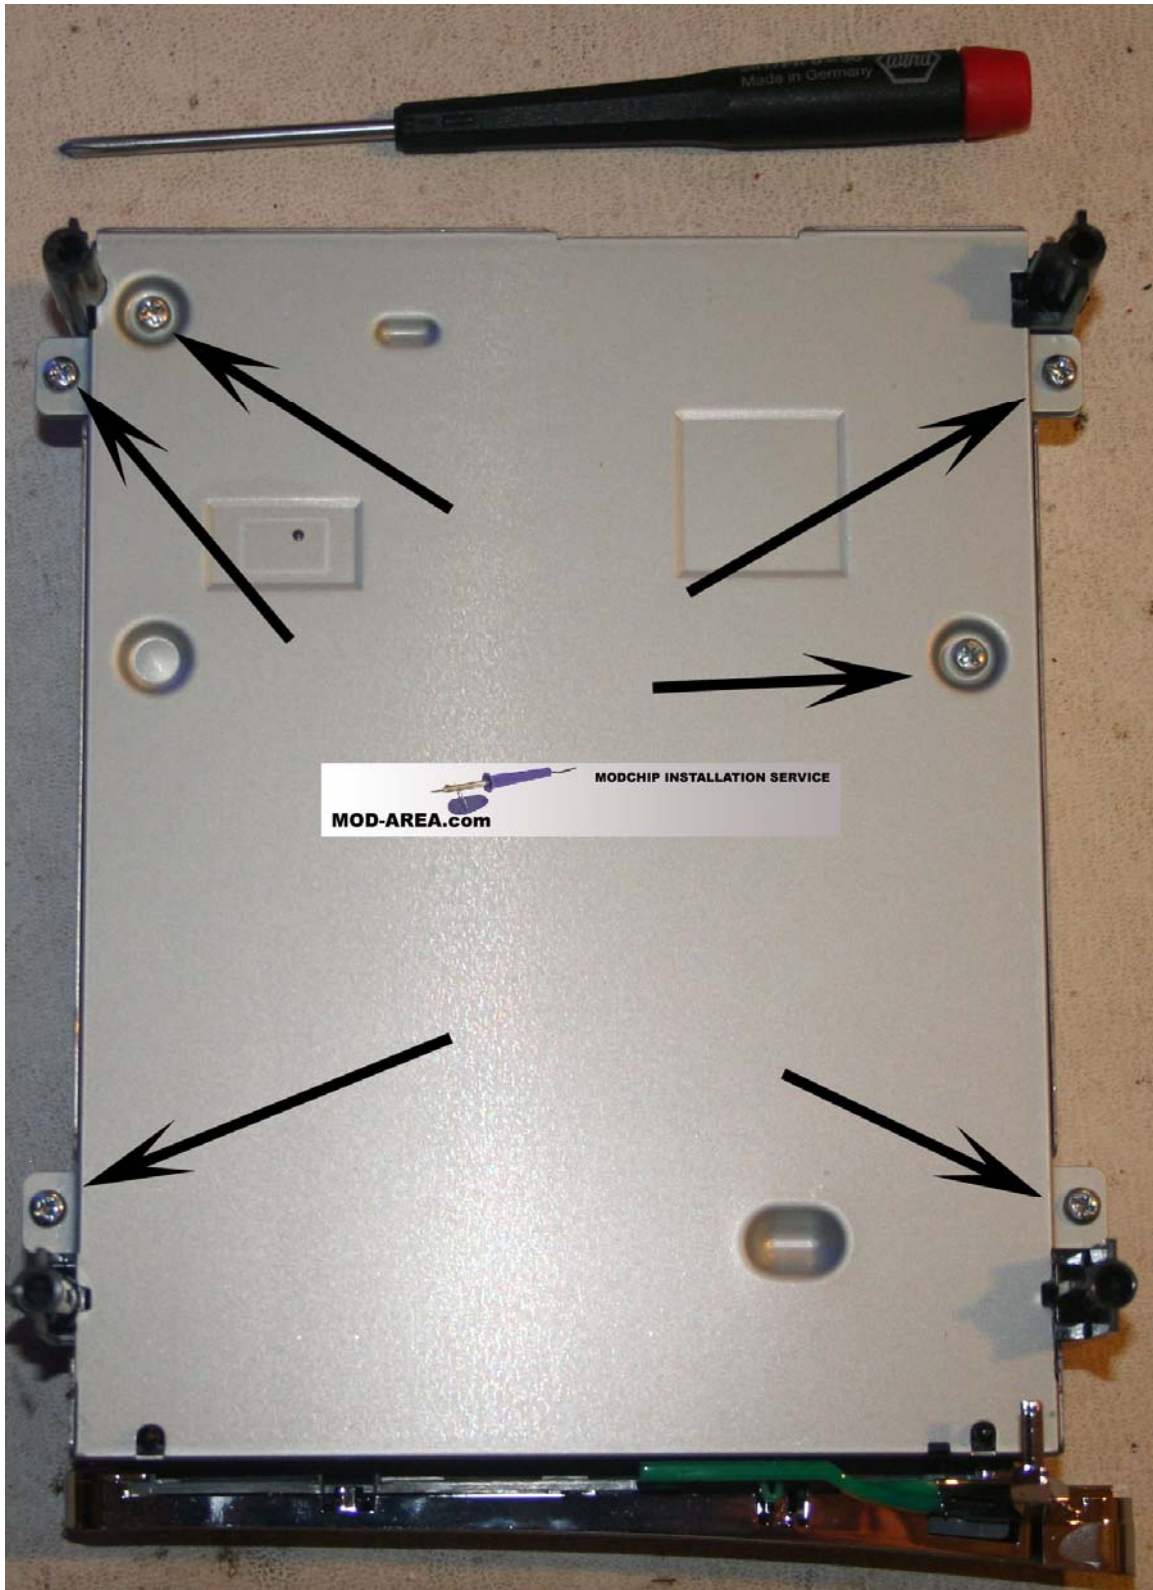

## Installation example NME-360 from Team Underdog for Hitachi DVD-ROM

1.- Remove the 6 screws on the bottom of the drive

2.- Remove top and bottom cover

3.- Disconnect the 4 flat cable

4.- Press the holder and lift the board to remove the PCB