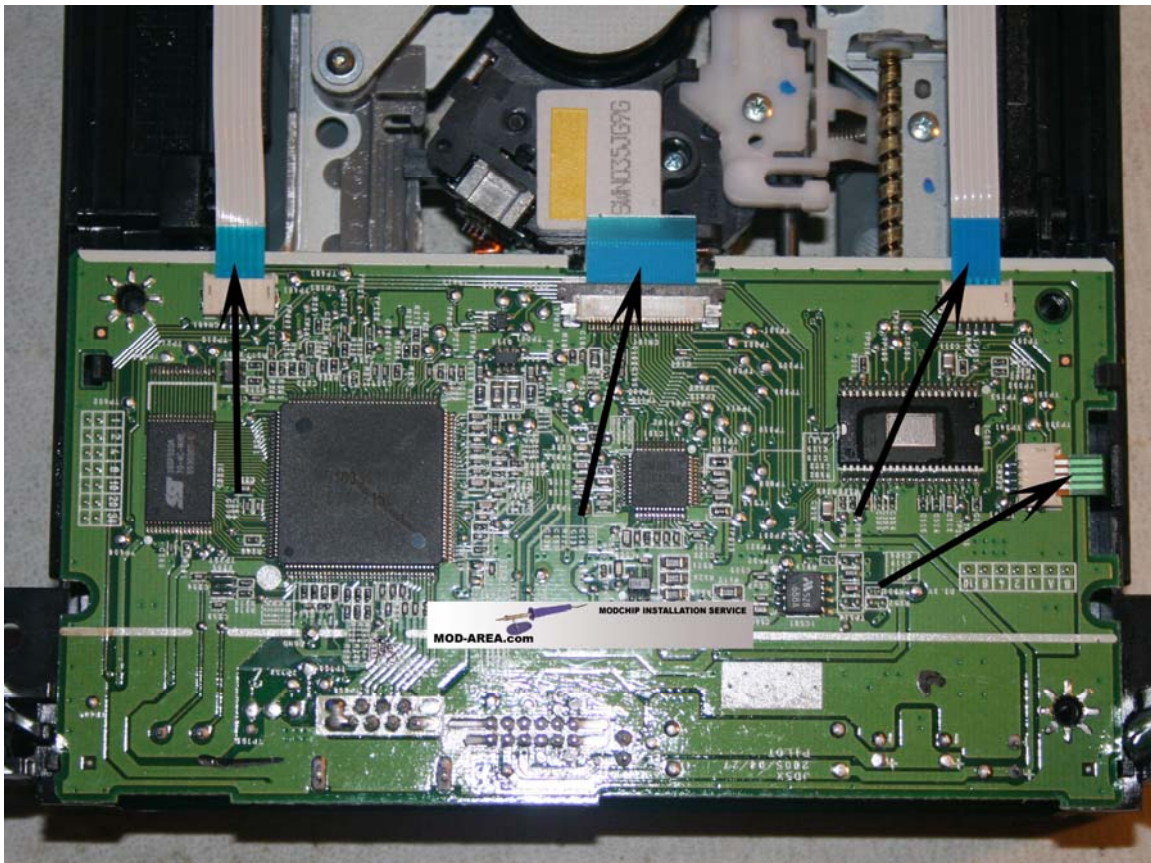

## Installation example NME-360 from Team Underdog for Hitachi DVD-ROM

1.- Remove the 6 screws on the bottom of the drive

2.- Remove top and bottom cover

3.- Disconnect the 4 flat cable

4.- Press the holder and lift the board to remove the PCB