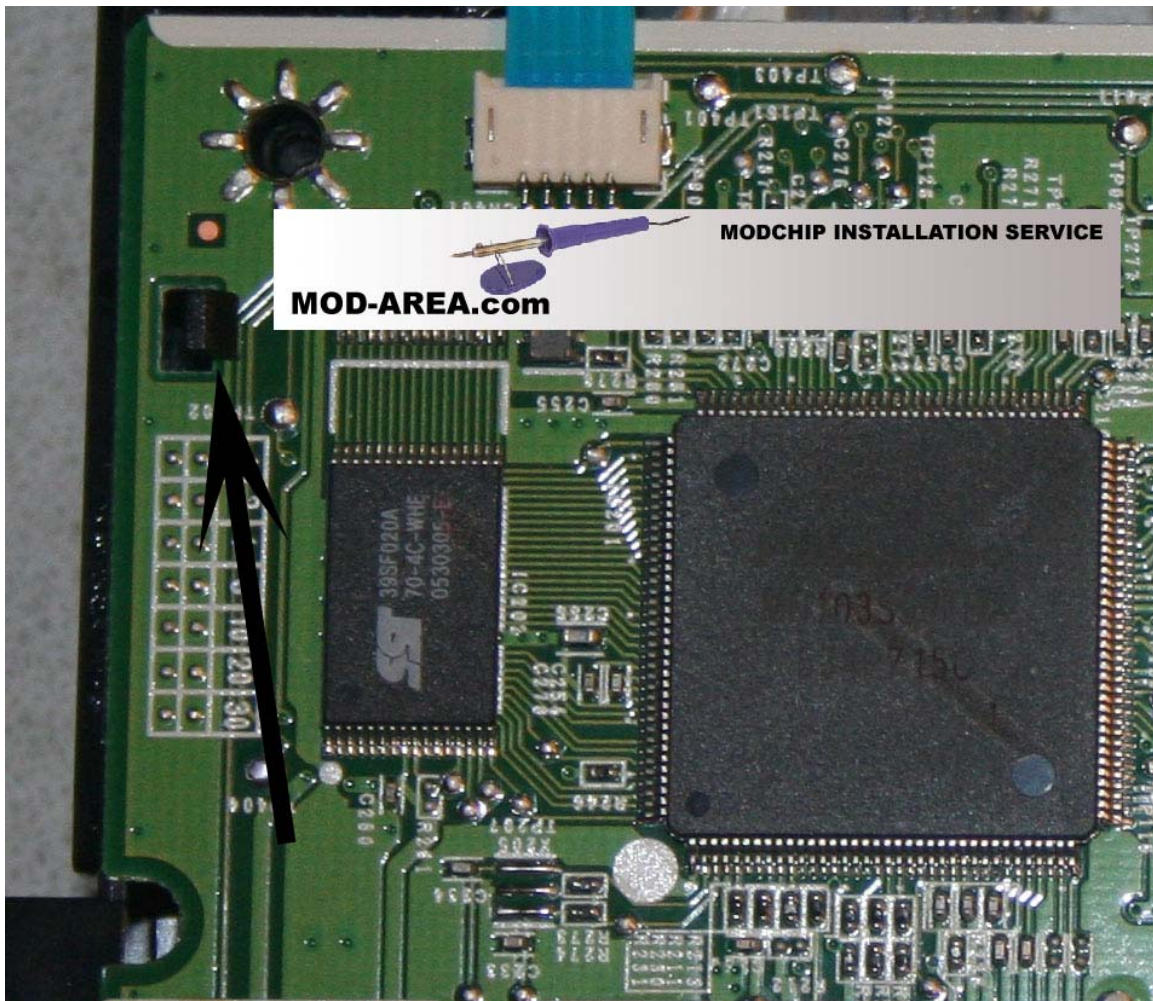

## Installation example NME-360 from Team Underdog for Hitachi DVD-ROM

1.- Remove the 6 screws on the bottom of the drive

2.- Remove top and bottom cover

3.- Disconnect the 4 flat cable

4.- Press the holder and lift the board to remove the PCB