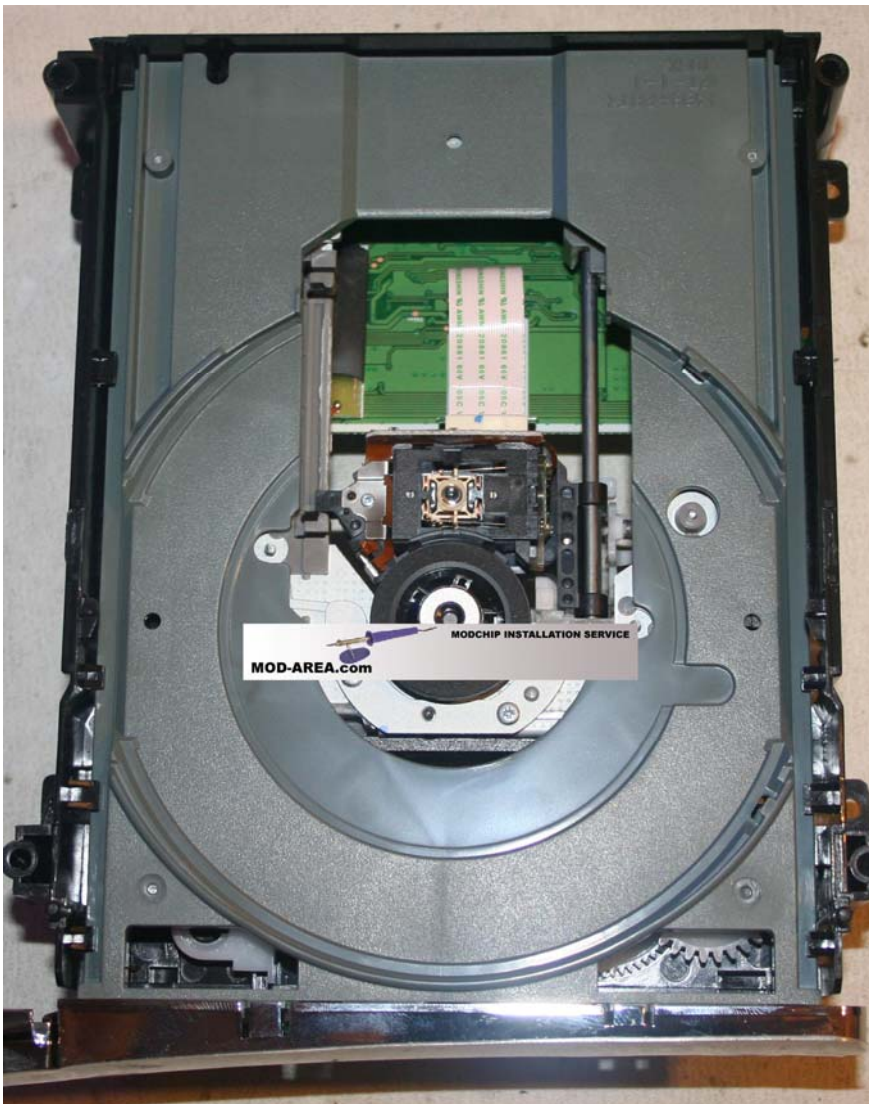

DVD Drive assembled top view