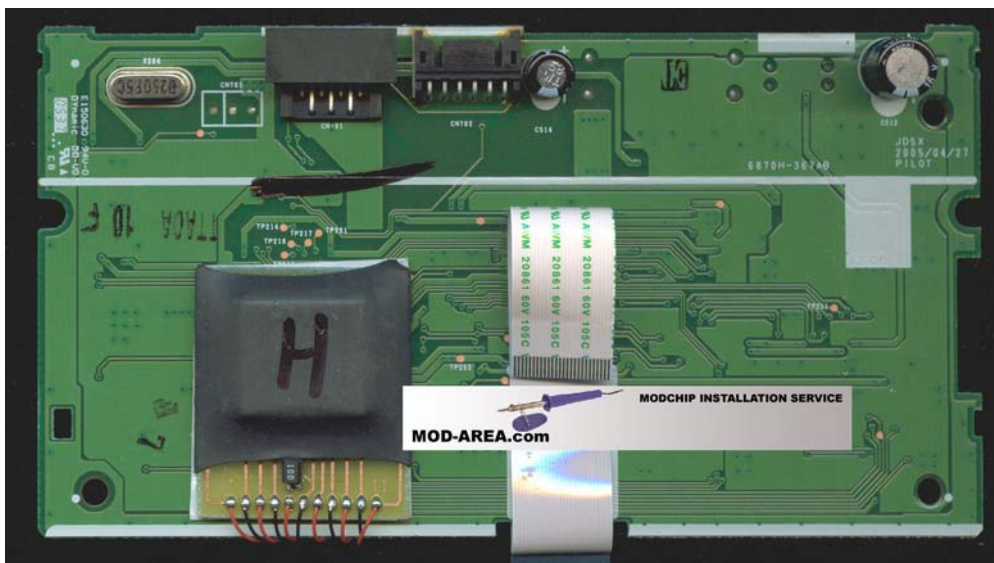

Bottom view of the installation

5.-Follow the installation instructions for NME-360 Samsung Drive

Top view of the installation